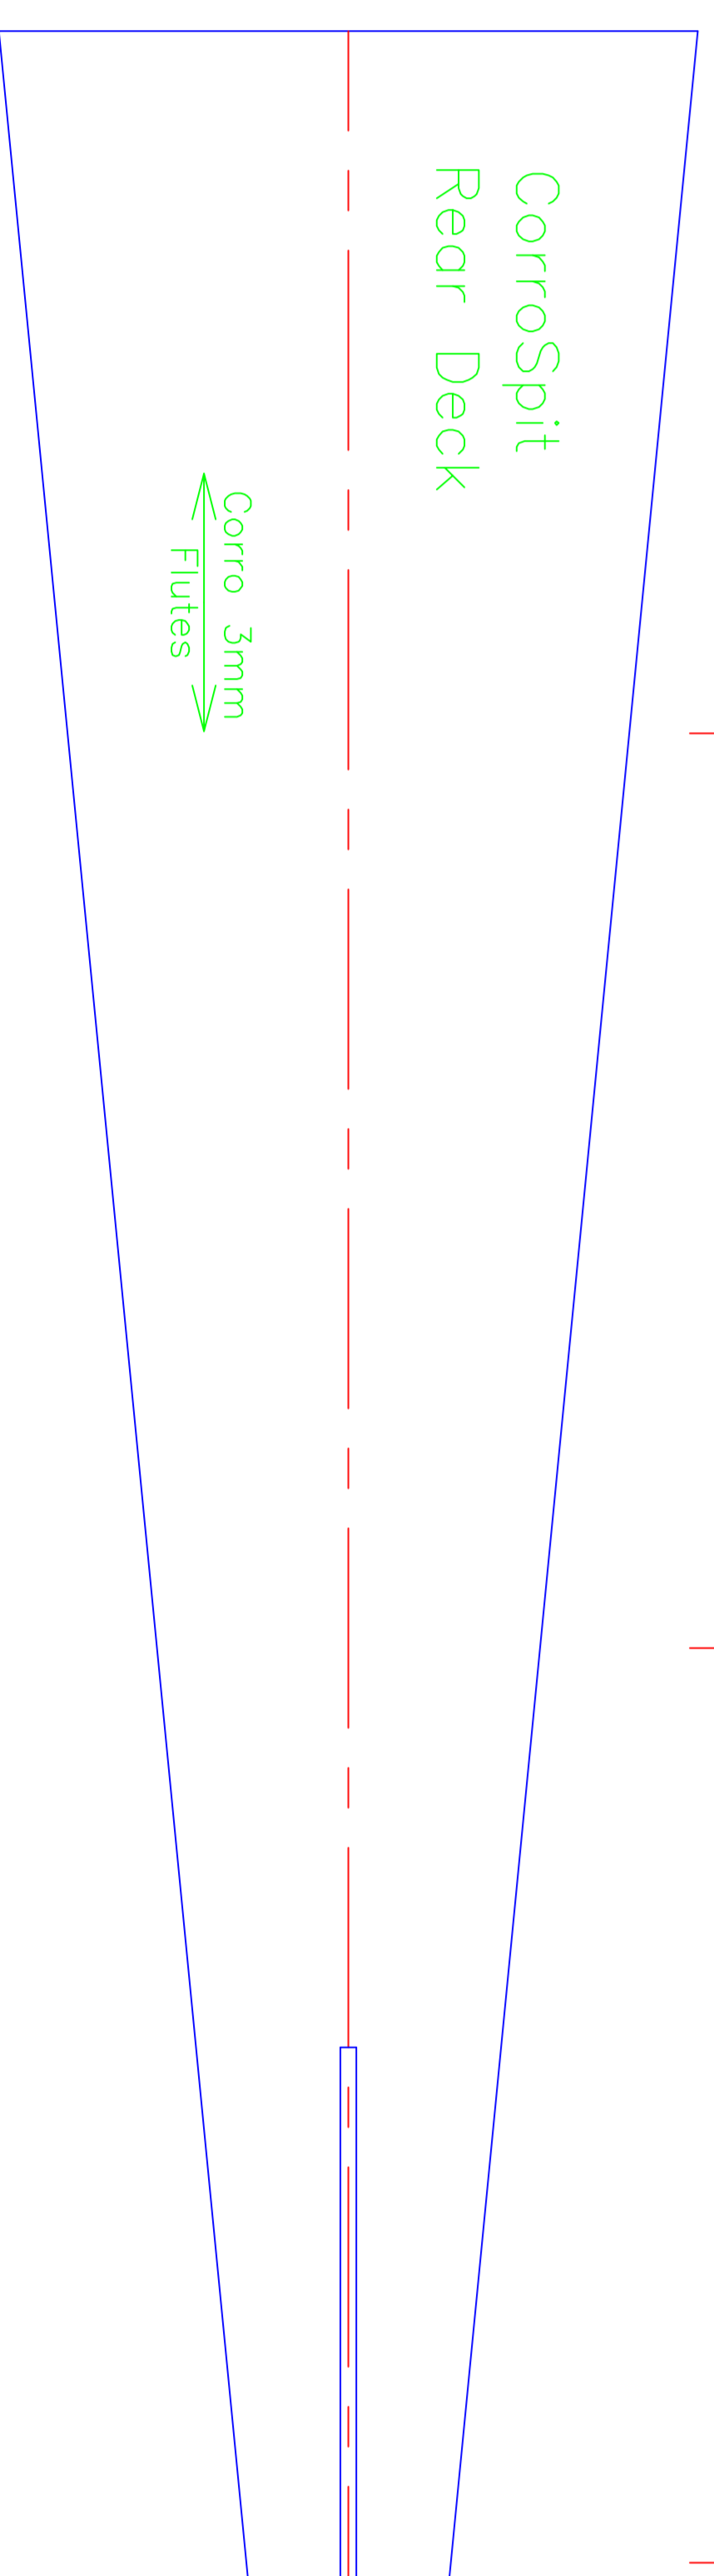

Make two sets of Formers from 3mm Correx with flutes biased 90 degrees

FILENAME: CorroSpit7b.dwg

Sheet 1 of 2 (tree plans)

50 in wingspan

Designed by Jim Beagle

CorroSpit PSS Slope Plane