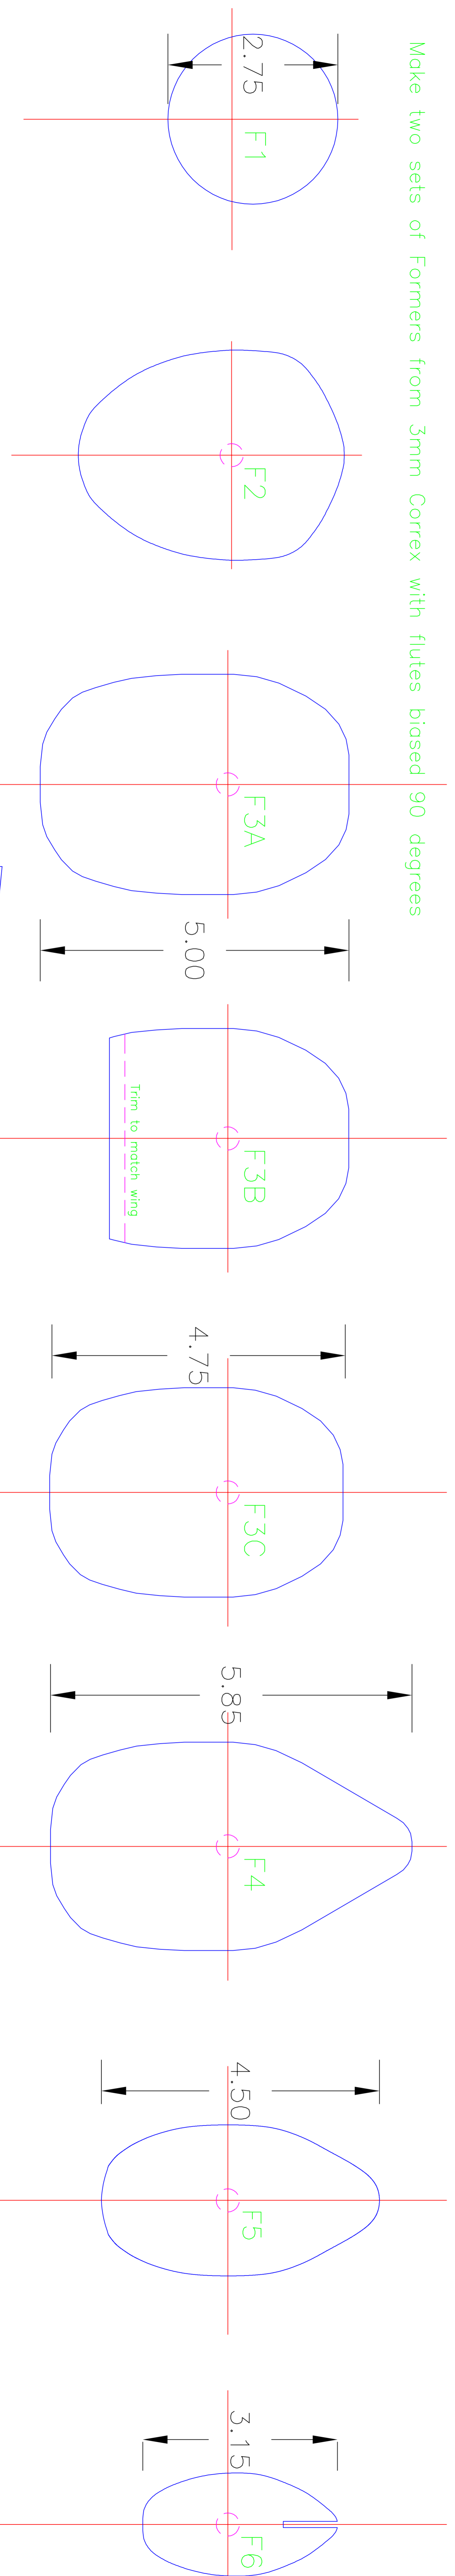

Make two sets of Formers from 3mm Correx with flutes biased 90 degrees

FILENAME: CorroSpit7b.dwg

Sheet 1 of 2 (tree plans)

50 in wingspan

Designed by Jim Beagle

CorroSpit PSS Slope Plane